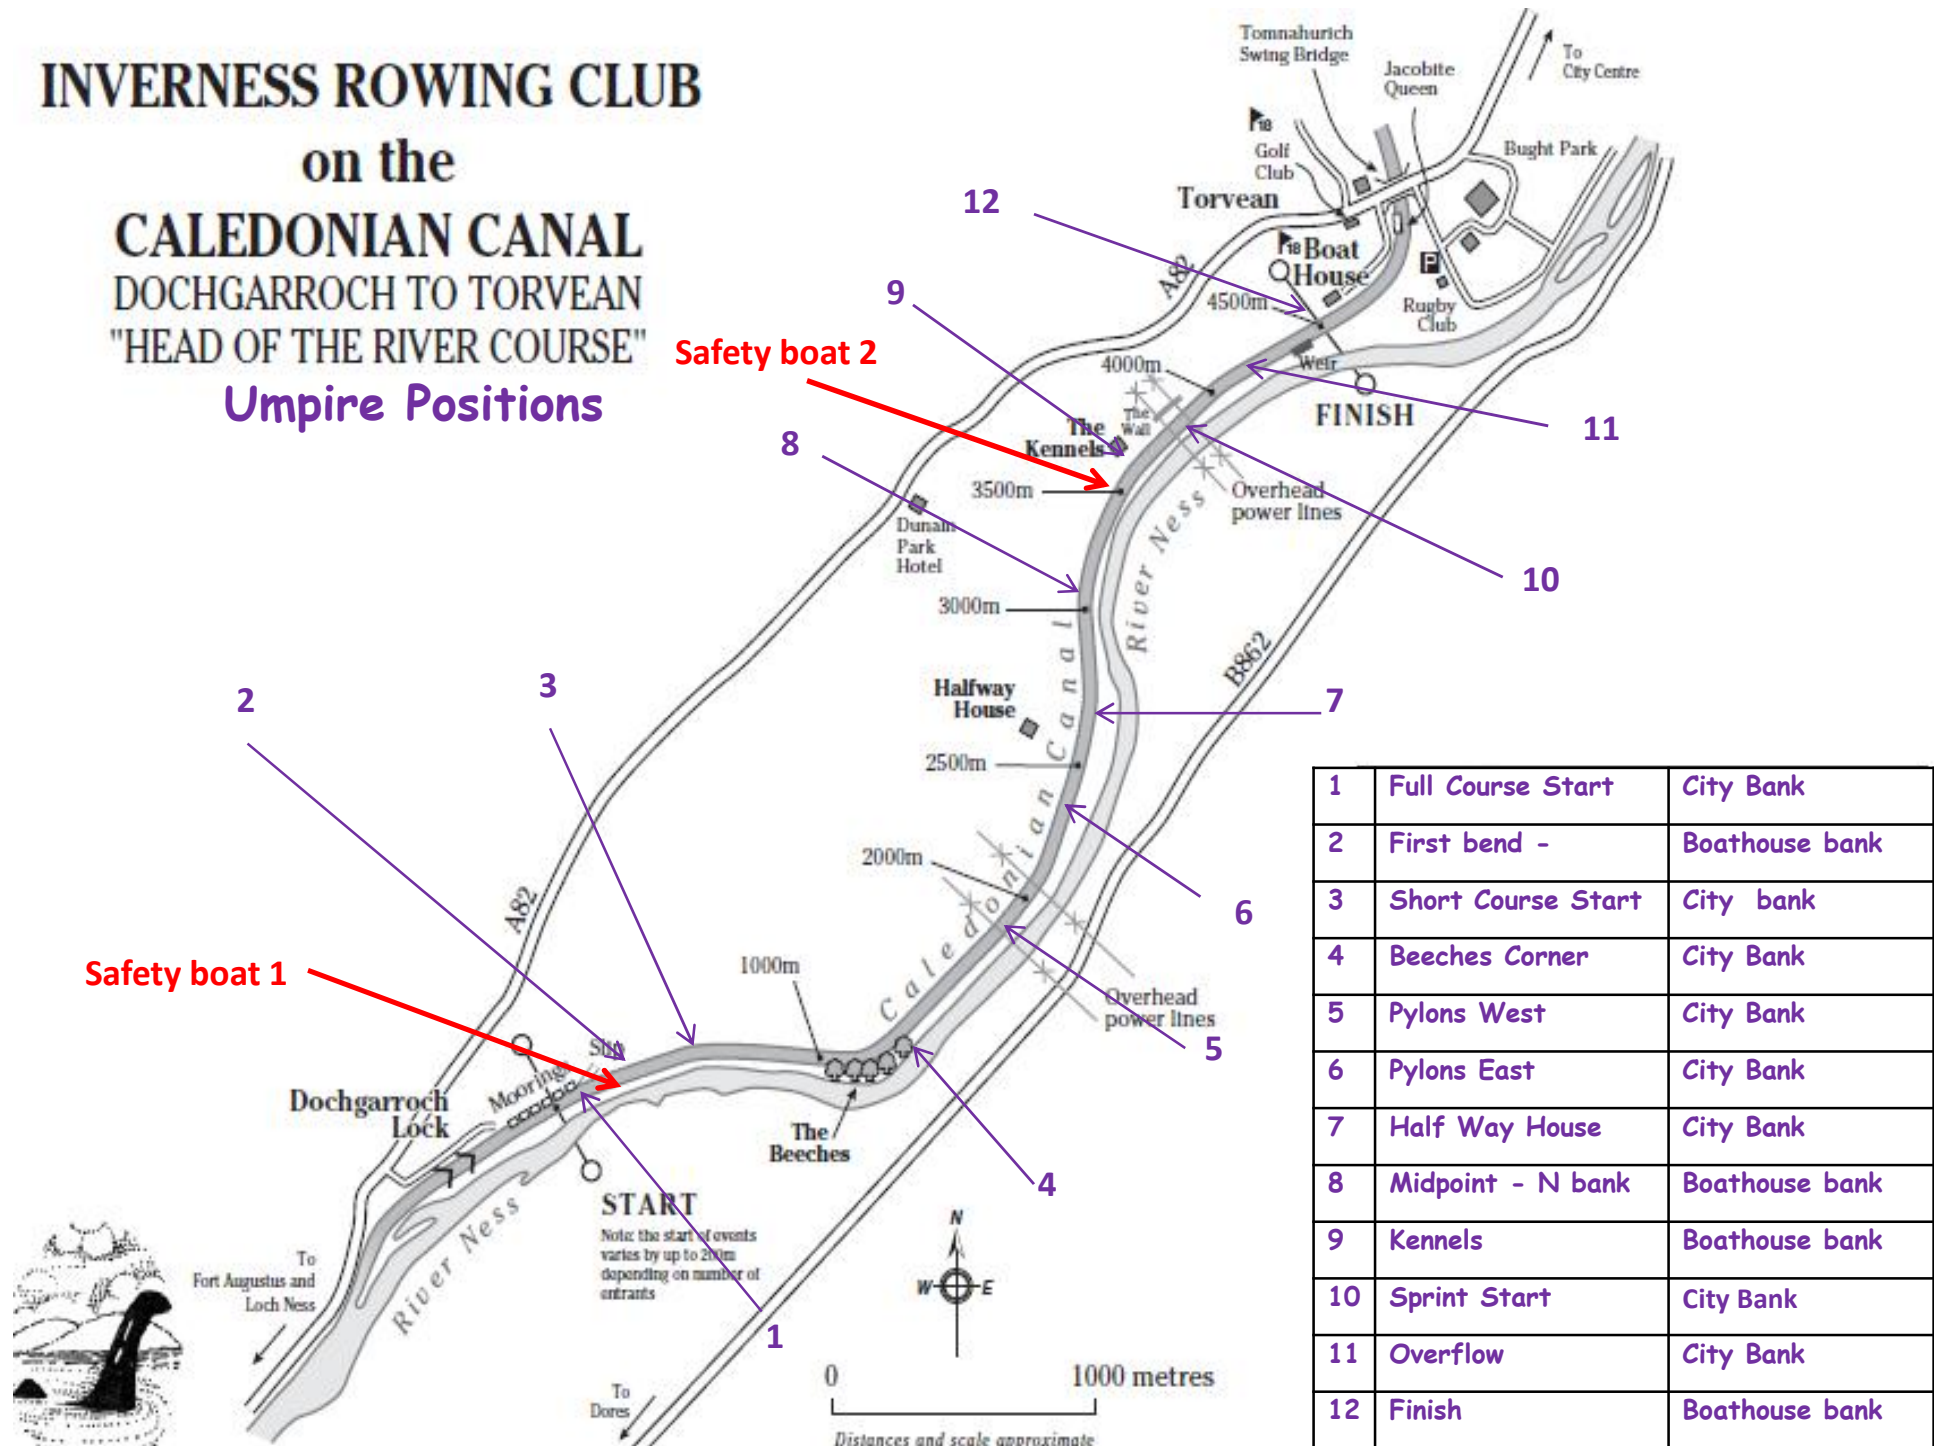

# INVERNESS ROWING CLUB

## on the CALEDONIAN CANAL DOCHGARROCH TO TORVEAN "HEAD OF THE RIVER COURSE"

### Umpire Positions

1	Full Course Start	City Bank
2	First bend -	Boathouse bank
3	Short Course Start	City bank
4	Beeches Corner	City Bank
5	Pylons West	City Bank
6	Pylons East	City Bank
7	Half Way House	City Bank
8	Midpoint - N bank	Boathouse bank
9	Kennels	Boathouse bank
10	Sprint Start	City Bank
11	Overflow	City Bank
12	Finish	Boathouse bank